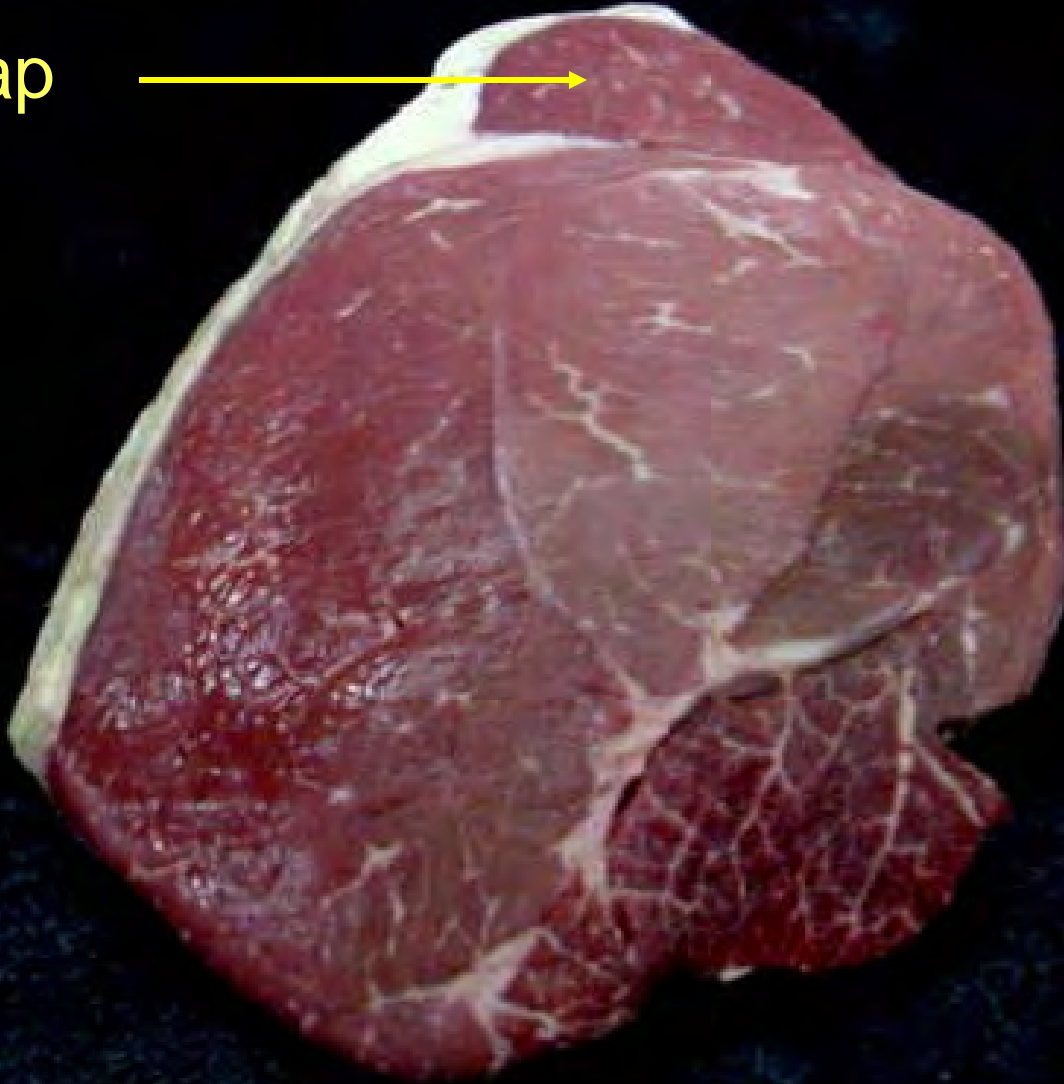

Beef Loin Porterhouse Steak

Tenderloin > 1 ½ "

Beef Rib Eye Roast

Beef Round Tip Steak Cap On

Cap

Lamb Shoulder Arm Chop

Beef Round Rump Roast Boneless

Beef Plate Skirt Steak

Beef Various Stew Meat

Beef Variety Sweetbreads

Beef Loin Tenderloin Roast

Lamb Shoulder Square Cut Whole

Beef Round Tip Roast, Cap Off

Lamb Leg Sirloin Chop

Beef Loin Top Loin Steak

Beef Round Tip Roast Cap On

Cap

Beef Loin Top Loin Steak Boneless

Beef Round Top Round Steak

Lamb Loin Chop

Beef Loin Top Sirloin Steak Boneless

Lamb Rib Chop

Beef Variety Tripe

Lamb Leg Center Slice

Lamb Shoulder Neck Slices

Pork Shoulder Blade Steak

Same as Loin blade chop
Does not have rib bones

Beef Chuck Arm Steak

Lamb Shanks

Pork Loin Back Ribs

Beef Rib Eye Steak

Beef Chuck Seven Bone Steak